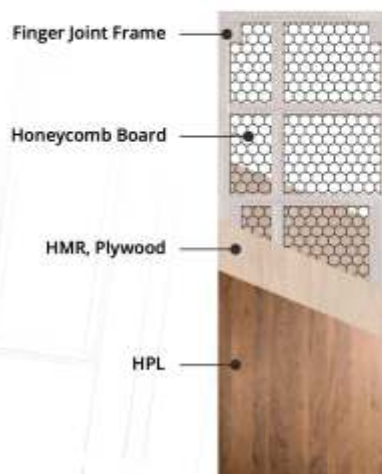

HPL DOOR

Robust and available with or without finishing options. Making it easier for you to order products that suit your needs and preferences.

Specifications

Frame	Finger joint laminating
Thickness :	Custom made thicknesses available
Size :	Custom made size available
Quality :	Visual Quality Standards
Moisture Content	10 - 12 %
Weight :	20 - 25 kg / unit
Cover Types	<ul style="list-style-type: none">• High Moisture Resistant (HMR): highest grade, water resistant, heat resistant, etc• Plywood

Structures

Built and customized to meet your full specifications in terms both size and finish

Wooden Door, Swing Door, Sliding Door

MARS
WOODEN DOOR

HPL DOOR

Wooden Door, Swing Door, Sliding Door

MARS
WOODEN DOOR

SOLID WOOD FORMICA LAMINATED

Robust and available with or without finishing options. Making it easier for you to order products that suit your needs and preferences.

Specifications

Frame	Finger Joint laminating
Thickness :	Custom made thicknesses available
Size :	Custom made size available
Quality :	Visual Quality Standards
Moisture Content	10 - 12 %
Weight :	25 - 30 kg / unit
Cover Types	Subject to Formica Code