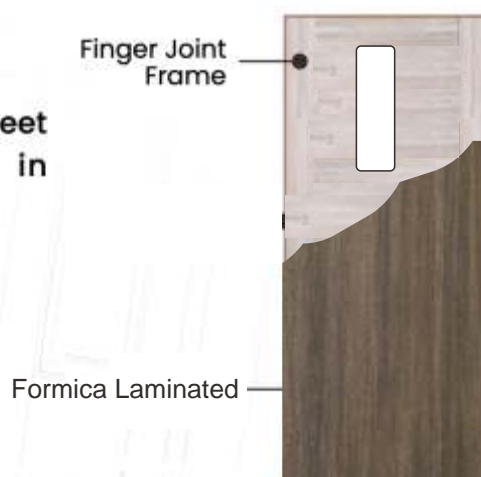

Structures

Built and customized to meet your full specifications in terms both size and finish

Wooden Door, Swing Door, Sliding Door

MARS
WOODEN DOOR

HPL DOOR

Wooden Door, Swing Door, Sliding Door

MARS
WOODEN DOOR

SOLID WOOD FORMICA LAMINATED

Robust and available with or without finishing options. Making it easier for you to order products that suit your needs and preferences.

Specifications

Frame	Finger Joint laminating
Thickness :	Custom made thicknesses available
Size :	Custom made size available
Quality :	Visual Quality Standards
Moisture Content	10 - 12 %
Weight :	25 - 30 kg / unit
Cover Types	Subject to Formica Code

Structures

Built and customized to meet your full specifications in terms both size and finish

Wooden Door, Swing Door, Sliding Door

MARS
WOODEN DOOR

SOLID WOOD FORMICA LAMINATED

8846D8
Oiled Legno

8848D8
Blacken Legno