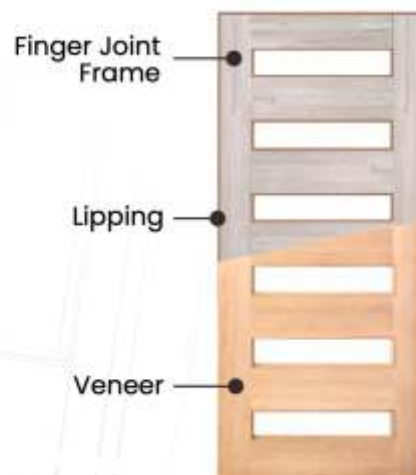

Wooden Door, Swing Door, Sliding Door

ENGINEERING DOOR

Robust and available with or without finishing options. Making it easier for you to order products that suit your needs and preferences.

Specifications

Frame	Finger Joint laminating
Thickness :	Custom made thicknesses available
Size :	Custom made size available
Quality :	Visual Quality Standards
Moisture Content	10 - 12 %
Weight :	25 - 30 kg / unit
Cover Types	• Veneer

Structures

Built and customized to meet your full specifications in terms both size and finish