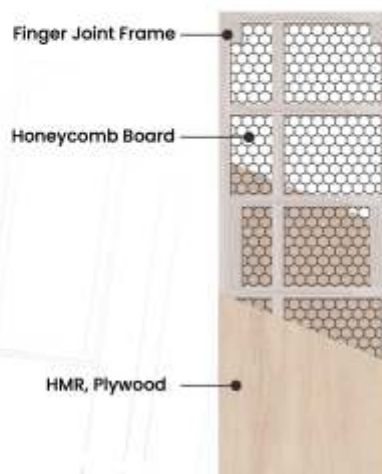

FLUSH DOOR

Robust and available with or without finishing options. Making it easier for you to order products that suit your needs and preferences.

Specifications

Frame	Finger joint laminating
Thickness :	Custom made thicknesses available
Size :	Custom made size available
Quality :	Visual Quality Standards
Moisture Content	10 - 12 %
Weight :	20 - 25 kg / unit
Cover Types	<ul style="list-style-type: none">• High Moisture Resistant (HMR): highest grade, water resistant, heat resistant, etc• Plywood

Structures

Built and customized to meet your full specifications in terms both size and finish

Wooden Door, Swing Door, Sliding Door

MARS
WOODEN DOOR

FLUSH DOOR

Wooden Door, Swing Door, Sliding Door

MARS
WOODEN DOOR